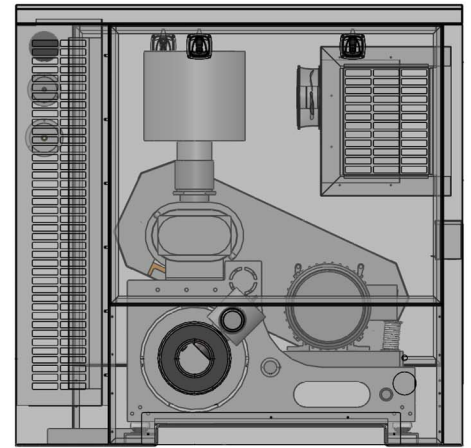

The complete solution
The 3C-Pac by Universal Blower Pac

- Can be placed side by side!
- All maintenance access from the front of the unit.
- Customizable instrumentation provides a personal touch to your blower system.
- Vibration isolators eliminate need for grout filled bases.
- Auto tensioning system eliminates maintenance time for belt adjustments.
- High density acoustical insulation & internal baffling reduces noise level by up to 25 dBA!
- Indoor and Outdoor use.
- Ample options for blowers & silencers provide the best package for your money!

The Original Manufacturer

Why settle for "Standard" when you can have options at a "Standard" price?

3C Pac CUSTOM COMPACT COMPLETE

3C-Pac Dimensions

3C-Pac Size	3C1	3C2	3C3
Width	42.5"	50"	70"
Depth	36"	46"	49.5"
Height	46.5"	62.5"	69"