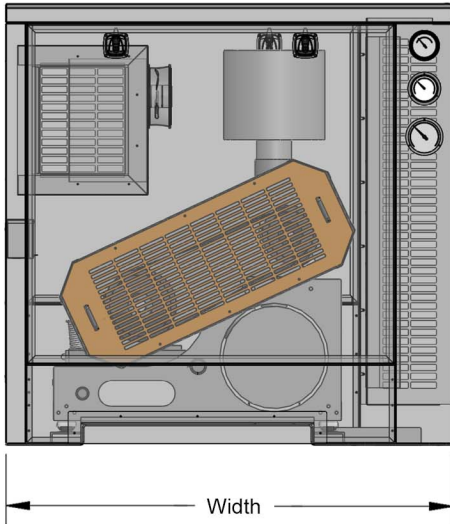

The complete solution
The 3C-Pac by Universal Blower Pac

- Can be placed side by side!
- All maintenance access from the front of the unit.
- Customizable instrumentation provides a personal touch to your blower system.
- Vibration isolators eliminate need for grout filled bases.
- Auto tensioning system eliminates maintenance time for belt adjustments.
- High density acoustical insulation & internal baffling reduces noise level by up to 25 dBA!
- Indoor and Outdoor use.
- Ample options for blowers & silencers provide the best package for your money!

The Original Manufacturer

Why settle for "Standard" when you can have options at a "Standard" price?

3C Pac CUSTOM COMPACT COMPLETE

3C-Pac Dimensions

3C-Pac Size	3C1	3C2	3C3
Width	42.5"	50"	70"
Depth	36"	46"	49.5"
Height	46.5"	62.5"	69"