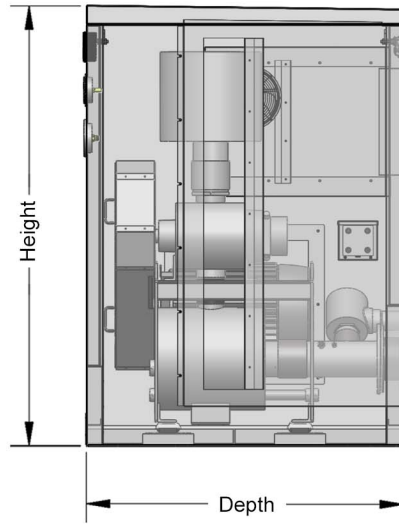

The Original Manufacturer

Why settle for "Standard" when you can have options at a "Standard" price?

3C Pac CUSTOM COMPACT COMPLETE

3C-Pac Dimensions

3C-Pac Size	3C1	3C2	3C3
Width	42.5"	50"	70"
Depth	36"	46"	49.5"
Height	46.5"	62.5"	69"